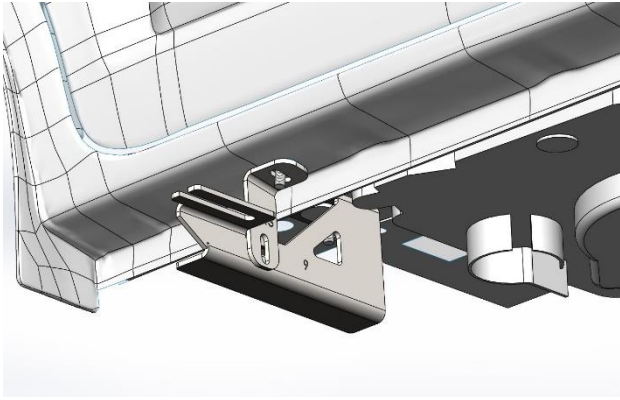

FRONT LEFT

FRONT RIGHT

MIDDLE LEFT

MIDDLE RIGHT

REAR LEFT

REAR RIGHT